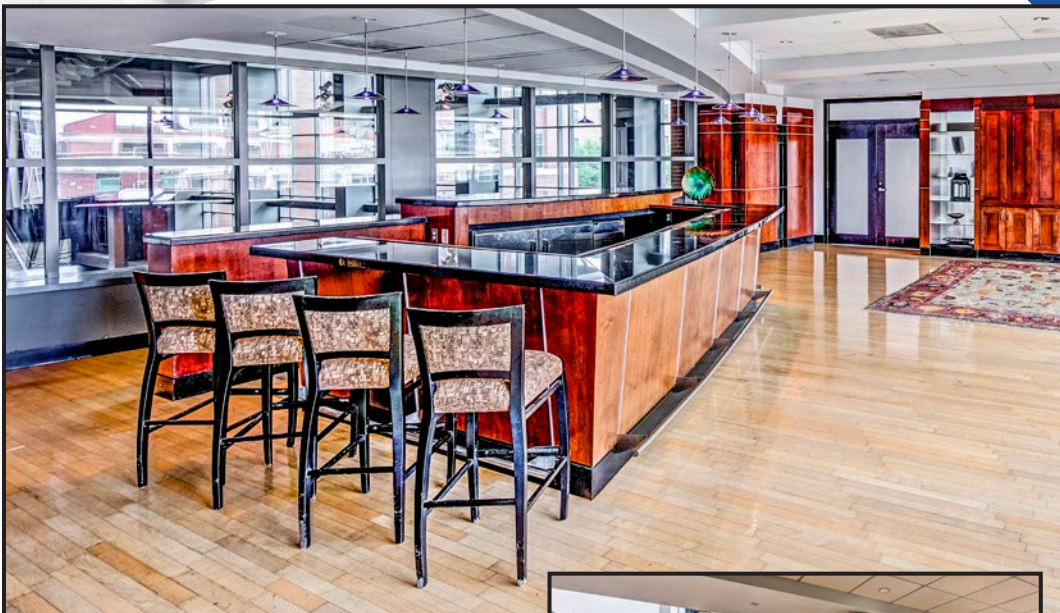

MEETING SPACES Bud Light Terrace

As part of the arena's Main Concourse, the Bud Light Terrace is one of the largest and most versatile spaces in the building. With an overlooking view of Nationwide Blvd. and an unobstructed view into the arena bowl, this impressive party space can accommodate anything from the most intimate of receptions to several hundred guests.

MEETING SPACES
**Great Lakes
Brewing Co.**

A/V available

- Projector/screen
- TVs
- Audio/microphone
- Access to free Wi-Fi

Capacity

Classroom: 70
Theater: 150
Reception: 200

Rent: \$1,000

The Great Lakes Brewing Co., commonly referred to as "The Pub," overlooks the connected OhioHealth Ice Haus and offers access to the arena's Main Concourse. The room includes a full-service bar and restaurant style seating perfect for receptions, cocktail hours or holiday parties.

Game Day Booking Inquiries, please call 614-246-7825
Non-Game Day Booking Inquiries, please call 614-246-2000

MEETING SPACES Founders Club

As one of the venues most exclusive/ in-demand spaces, the Founders Club can only be accessed from the arena's Suite Level. Floor to ceiling windows provide a clear look into Downtown Columbus and the heart of the Arena District. Guests enjoy full catering and bar services, an upper level lounge and an attached boardroom.

A/V available

- Sound system
- Access to free Wi-Fi

Capacity

As shown: 176
Standing room only: 300

Rent: \$1,500

Located on the arena's Event Level, the newly renovated Lexus Lounge is one of the arena's most exclusive spaces. This sophisticated, restaurant-style space features a full-service lounge area with a bar and direct access to the arena bowl through a private entrance.