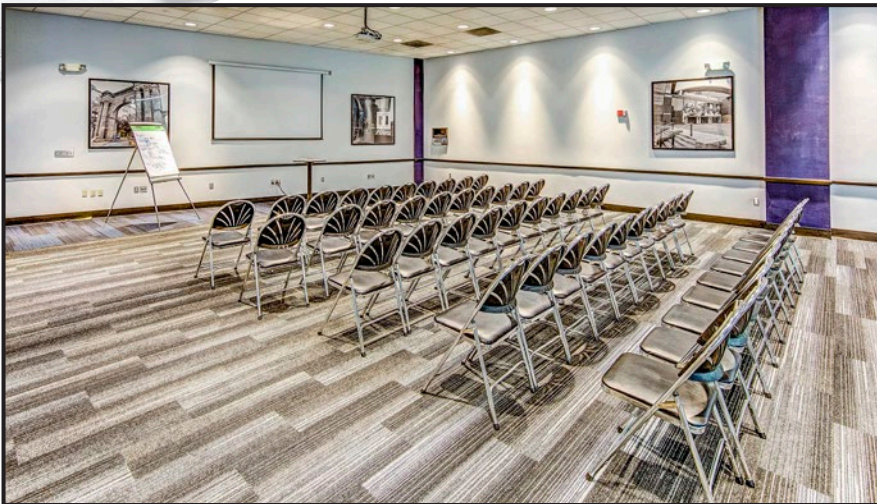

MEETING SPACES Activity Center

The Activity Center is located on the Event Level of Nationwide Arena with direct access from Nationwide Blvd. Whether it's a business meeting or strictly a social occasion, this functional space offers comfortable accommodations perfect for mingling. Full catering service and a private bartender can be arranged through exclusive in-house caterer/concessionaire Delaware North SportService.

MEETING SPACES Bud Light Terrace

As part of the arena's Main Concourse, the Bud Light Terrace is one of the largest and most versatile spaces in the building. With an overlooking view of Nationwide Blvd. and an unobstructed view into the arena bowl, this impressive party space can accommodate anything from the most intimate of receptions to several hundred guests.

MEETING SPACES
**Great Lakes
Brewing Co.**

A/V available

- Projector/screen
- TVs
- Audio/microphone
- Access to free Wi-Fi

Capacity

Classroom: 70
Theater: 150
Reception: 200

Rent: \$1,000

The Great Lakes Brewing Co., commonly referred to as "The Pub," overlooks the connected OhioHealth Ice Haus and offers access to the arena's Main Concourse. The room includes a full-service bar and restaurant style seating perfect for receptions, cocktail hours or holiday parties.

A/V available

- Sound system
- Access to free Wi-Fi

Capacity

As shown: 176
Standing room only: 300

Rent: \$1,500

Located on the arena's Event Level, the newly renovated Lexus Lounge is one of the arena's most exclusive spaces. This sophisticated, restaurant-style space features a full-service lounge area with a bar and direct access to the arena bowl through a private entrance.