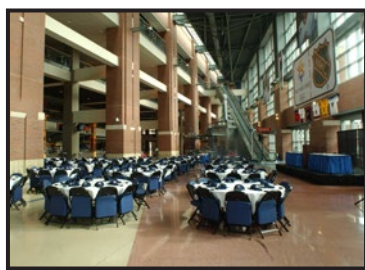

MEETING SPACES Activity Center

The Activity Center is located on the Event Level of Nationwide Arena with direct access from Nationwide Blvd. Whether it's a business meeting or strictly a social occasion, this functional space offers comfortable accommodations perfect for mingling. Full catering service and a private bartender can be arranged through exclusive in-house caterer/concessionaire Delaware North SportService.

MEETING SPACES Bud Light Terrace

As part of the arena's Main Concourse, the Bud Light Terrace is one of the largest and most versatile spaces in the building. With an overlooking view of Nationwide Blvd. and an unobstructed view into the arena bowl, this impressive party space can accommodate anything from the most intimate of receptions to several hundred guests.

MEETING SPACES
**Great Lakes
Brewing Co.**

A/V available

- Projector/screen
- TVs
- Audio/microphone
- Access to free Wi-Fi

Capacity

Classroom: 70
Theater: 150
Reception: 200

Rent: \$1,000

The Great Lakes Brewing Co., commonly referred to as "The Pub," overlooks the connected OhioHealth Ice Haus and offers access to the arena's Main Concourse. The room includes a full-service bar and restaurant style seating perfect for receptions, cocktail hours or holiday parties.

A/V available

- Sound system
- Access to free Wi-Fi

Capacity

As shown: 176
Standing room only: 300

Rent: \$1,500

Located on the arena's Event Level, the newly renovated Lexus Lounge is one of the arena's most exclusive spaces. This sophisticated, restaurant-style space features a full-service lounge area with a bar and direct access to the arena bowl through a private entrance.