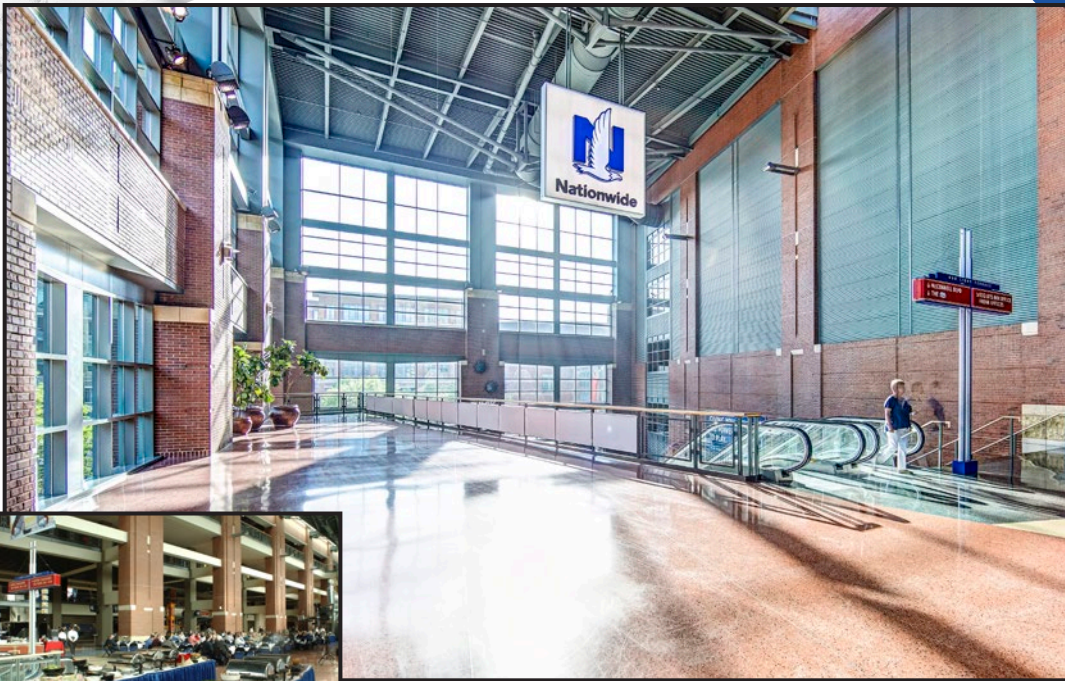

MEETING SPACES Activity Center

The Activity Center is located on the Event Level of Nationwide Arena with direct access from Nationwide Blvd. Whether it's a business meeting or strictly a social occasion, this functional space offers comfortable accommodations perfect for mingling. Full catering service and a private bartender can be arranged through exclusive in-house caterer/concessionaire Delaware North SportService.

MEETING SPACES Bud Light Terrace

As part of the arena's Main Concourse, the Bud Light Terrace is one of the largest and most versatile spaces in the building. With an overlooking view of Nationwide Blvd. and an unobstructed view into the arena bowl, this impressive party space can accommodate anything from the most intimate of receptions to several hundred guests.

MEETING SPACES
**Great Lakes
Brewing Co.**

A/V available

- Projector/screen
- TVs
- Audio/microphone
- Access to free Wi-Fi

Capacity

Classroom: 70
Theater: 150
Reception: 200

Rent: \$1,000

The Great Lakes Brewing Co., commonly referred to as "The Pub," overlooks the connected OhioHealth Ice Haus and offers access to the arena's Main Concourse. The room includes a full-service bar and restaurant style seating perfect for receptions, cocktail hours or holiday parties.

A/V available

- Sound system
- Access to free Wi-Fi

Capacity

As shown: 176
Standing room only: 300

Rent: \$1,500

Located on the arena's Event Level, the newly renovated Lexus Lounge is one of the arena's most exclusive spaces. This sophisticated, restaurant-style space features a full-service lounge area with a bar and direct access to the arena bowl through a private entrance.