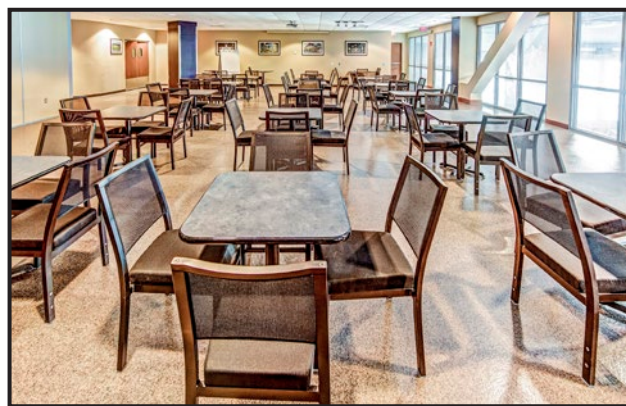

MEETING SPACES Activity Center

The Activity Center is located on the Event Level of Nationwide Arena with direct access from Nationwide Blvd. Whether it's a business meeting or strictly a social occasion, this functional space offers comfortable accommodations perfect for mingling. Full catering service and a private bartender can be arranged through exclusive in-house caterer/concessionaire Delaware North SportService.

MEETING SPACES Bud Light Terrace

As part of the arena's Main Concourse, the Bud Light Terrace is one of the largest and most versatile spaces in the building. With an overlooking view of Nationwide Blvd. and an unobstructed view into the arena bowl, this impressive party space can accommodate anything from the most intimate of receptions to several hundred guests.

MEETING SPACES
**Great Lakes
Brewing Co.**

A/V available

- Projector/screen
- TVs
- Audio/microphone
- Access to free Wi-Fi

Capacity

Classroom: 70
Theater: 150
Reception: 200

Rent: \$1,000

The Great Lakes Brewing Co., commonly referred to as "The Pub," overlooks the connected OhioHealth Ice Haus and offers access to the arena's Main Concourse. The room includes a full-service bar and restaurant style seating perfect for receptions, cocktail hours or holiday parties.

A/V available

- Sound system
- Access to free Wi-Fi

Capacity

As shown: 176
Standing room only: 300

Rent: \$1,500

Located on the arena's Event Level, the newly renovated Lexus Lounge is one of the arena's most exclusive spaces. This sophisticated, restaurant-style space features a full-service lounge area with a bar and direct access to the arena bowl through a private entrance.